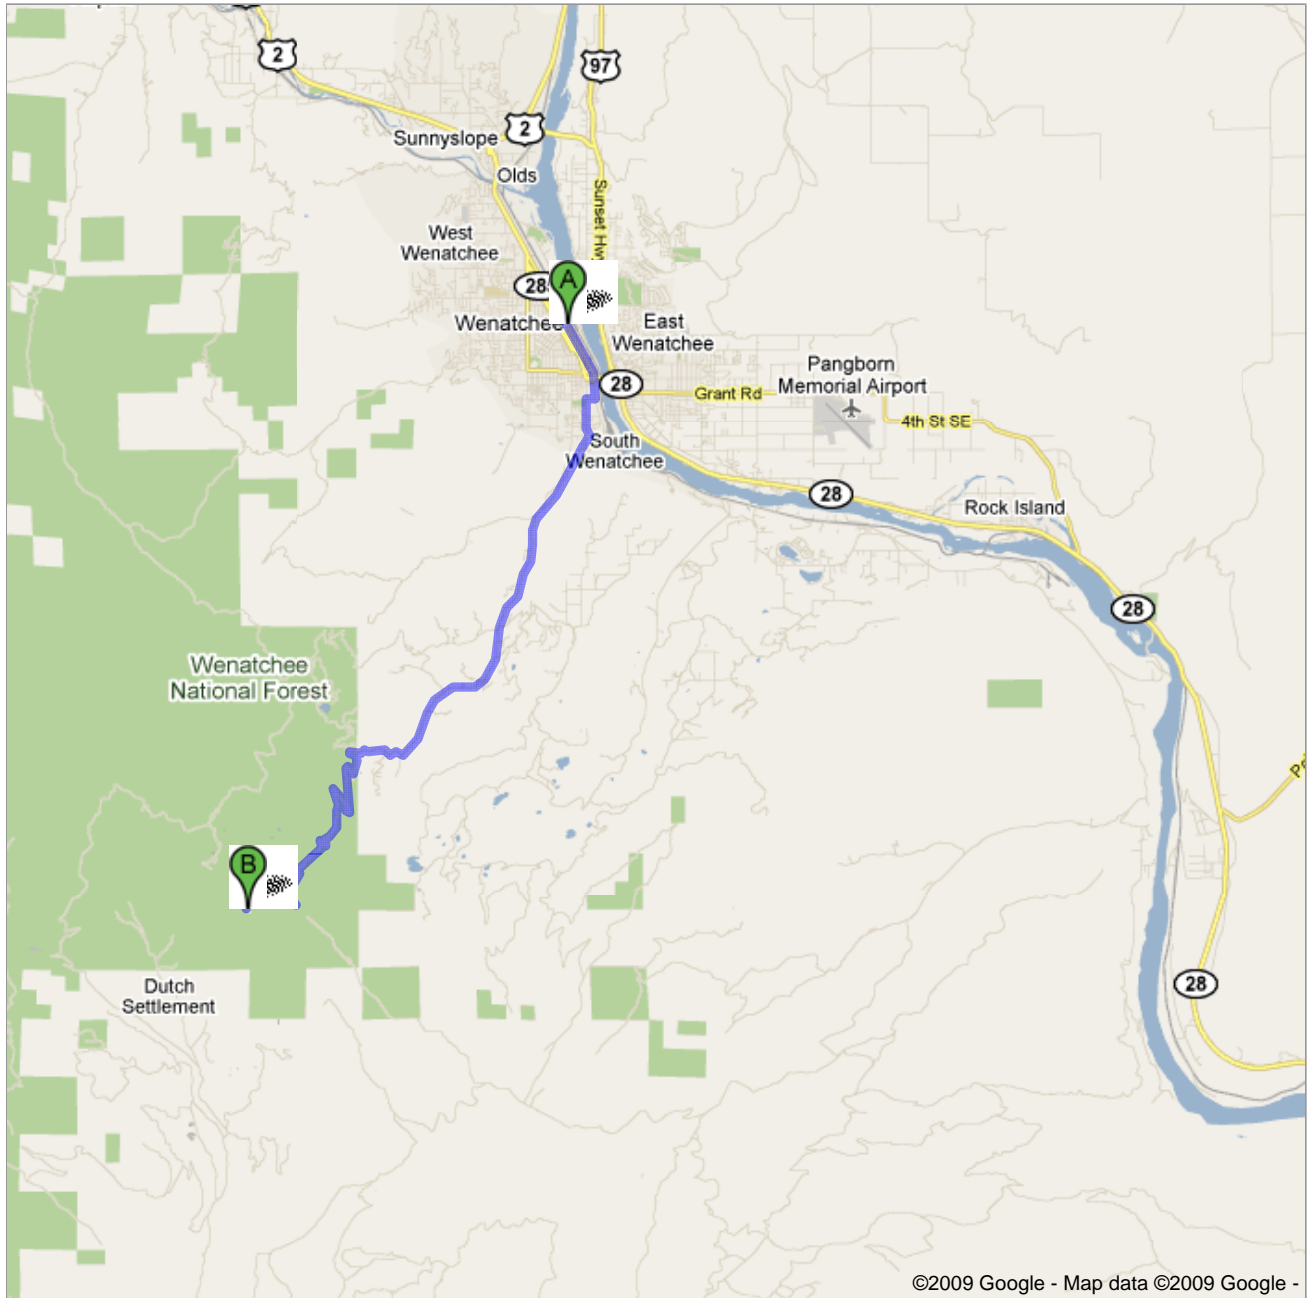

Directions to Mission Ridge Ski and Board Resort

7500 Mission Ridge Road, Wenatchee, WA 98801

- (509) 663-6543

17.2 mi – about 49 mins

From downtown Wenatchee

©2009 Google - Map data ©2009 Google -

 Wenatchee, WA

1. Head **southwest** on **Orondo Ave** toward **S Wenatchee Ave**

go 36 ft
total 36 ft

- | | | |
|---|--|----------------------------|
|  | 2. Take the 1st left onto S Wenatchee Ave
About 4 mins | go 1.4 mi
total 1.4 mi |
|  | 3. Turn right at Crawford Ave | go 0.2 mi
total 1.6 mi |
|  | 4. Take the 1st left onto S Mission St
About 3 mins | go 1.1 mi
total 2.7 mi |
| | 5. Continue onto Squilchuck Rd
About 8 mins | go 3.3 mi
total 6.1 mi |
|  | 6. Slight left to stay on Squilchuck Rd
About 2 mins | go 1.0 mi
total 7.0 mi |
|  | 7. Take the 1st right to stay on Squilchuck Rd | go 0.2 mi
total 7.2 mi |
|  | 8. Turn right to stay on Squilchuck Rd
About 5 mins | go 1.9 mi
total 9.1 mi |
|  | 9. Turn right at Mission Ridge Rd/Wenatchee Mountain Rd
About 1 min | go 0.3 mi
total 9.4 mi |
|  | 10. Take the 1st right onto Miners Run Creek/Mission Ridge Rd
Continue to follow Mission Ridge Rd
About 3 mins | go 1.3 mi
total 10.7 mi |
|  | 11. Turn right at Mission Ridge Rd/Wenatchee Mountain Rd
About 7 mins | go 2.7 mi
total 13.4 mi |
|  | 12. Turn right
Destination will be on the right
About 15 mins | go 3.7 mi
total 17.2 mi |

 Mission Ridge Ski and Board Resort
7500 Mission Ridge Road, Wenatchee, WA 98801
(509) 663-6543

Map data ©2009 Google

These directions are for planning purposes only. You may find that construction projects, traffic, weather, or other events may cause conditions to differ from the map results, and you should plan your route accordingly. You must obey all signs or notices regarding your route.